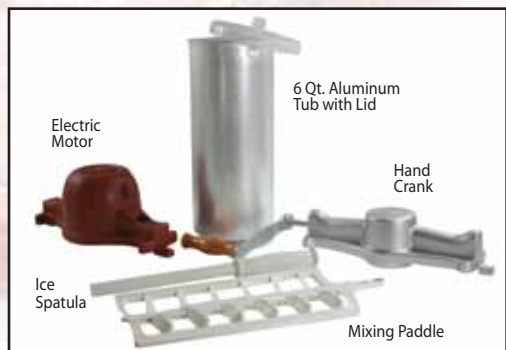

## 6 Quart Electric & Hand Crank Combo

Combo Design Offers Two Ways To Make Ice Cream - Easily Switch From Manual To Electric In Seconds

### Create Your Own Healthy, Homecooked Recipes!

Hand Crank & Electric - Pine Tub With Aluminum Can

Makes Rich And Creamy Ice Cream & Sherbet

Includes These Accessories

Vanilla

Strawberry

Chocolate

Item No.	UPC No.	Case Wt. Lbs.	Cubic Ft.	Case Qty.	Pallet Qty.
ICM6	0 27077 06671 5	20.0	2.34	1/1	27