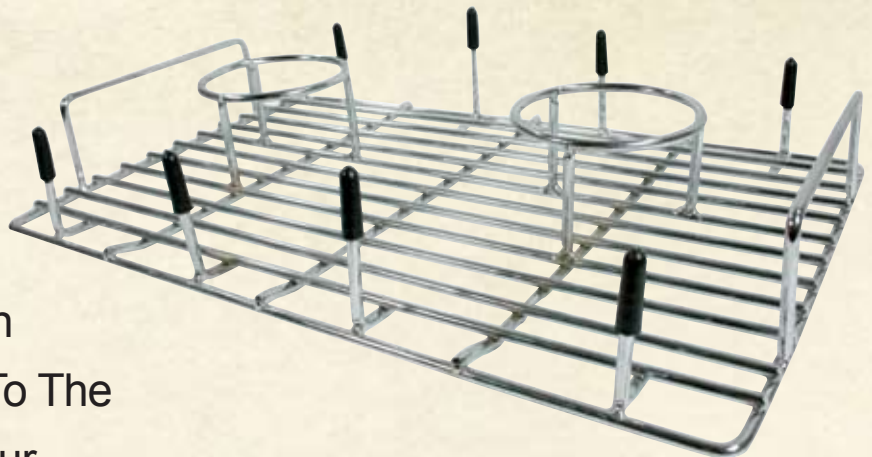

Beer Can Chicken Cooker

Double Cooker

Insert An Open Can Of Beer Into A Chicken, Then Grill.

For Charcoal or Gas Grills

- Measures 13 1/2 in x 9 in
- Add Potatoes And Corn To The Built-In Skewers While Your Chicken Cooks To Perfection!