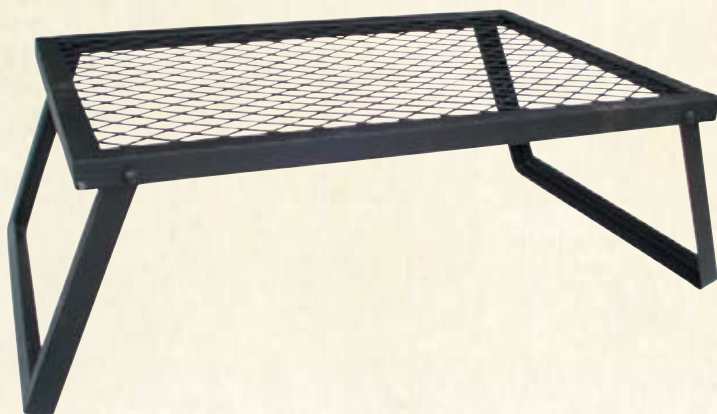

Pkg. Type C.B.

Item	UPC	Case Qty.	Case Wt.	Cubic Ft.
CIDBELL	0 27077 06763 7	20/1	44.0 lbs	1.20

Cast Iron Farm Bell

- Cast Iron Farm Bell Rings Loud & Clear
- Classic Design For Outdoor Use
- Durable, Rust Resistant Black Finish
- 17" L x 15" W x 8.3" H

Pkg. Type C.B.

Item	UPC	Case Qty.	Case Wt.	Cubic Ft.
CIFBELL	0 27077 07013 2	1	27.0 lbs	1.20

29" x 16" Folding Camp Grill

- Grill Anywhere You Want With This Convenient, Portable Grill
- Powder Coat Paint Finish
- Overall Size 29" x 16" x 10"
- Folds Flat For Easy Storage