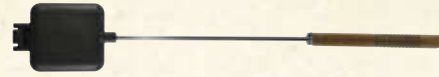

Item	UPC	Case Qty.	Case Wt.	Cubic Ft.
CIRPI	0 27077 06980 8	6/1	13.2 lbs	0.83

Cast Iron Double Pie Iron

- The Easiest Way To Make Delicious Food Over A Campfire, Without A Grill
- Total Length: 28 Inches

Pkg. Type H.C.

Item	UPC	Case Qty.	Case Wt.	Cubic Ft.
CIDBPI	0 27077 06982 2	6/1	29.7 lbs	1.45

Cast Iron Single Pie Iron

- The Easiest Way To Make Delicious Food Over A Campfire, Without A Grill
- Total Length: 28 Inches