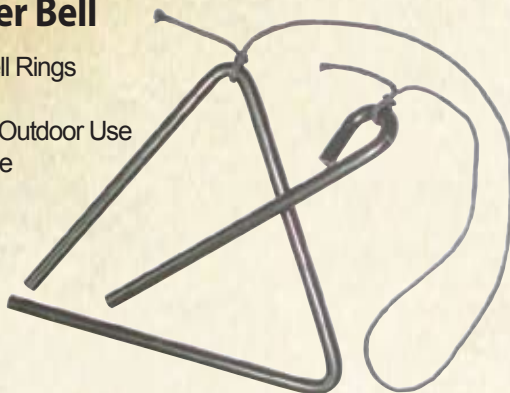

Includes Carrybag!

Pkg. Type C.B.

Item	UPC	Case Qty.	Case Wt.	Cubic Ft.
CICS8	0 27077 06191 8	1/1	44.0 lbs	1.73

Essential Cookware For Camping & Hunting

Old Time Dinner Bell

- Old Time Dinner Bell Rings Loud & Clear
- Classic Design For Outdoor Use
- Includes Nylon Rope