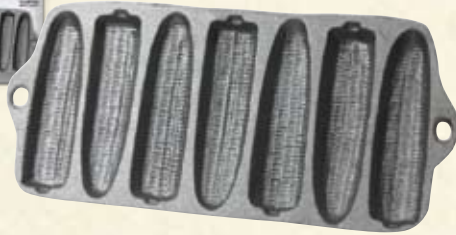

Cast Iron Corn Muffin Pan

- Raised Edges Look Like Authentic Corn Kernels.
- Overall Size 12.5" x 5.5"

Pkg. Type C.B.

Item	UPC	Case Qty.	Case Wt.	Cubic Ft.
CICMP	0 27077 06757 6	10/1	35.0 lbs	1.13