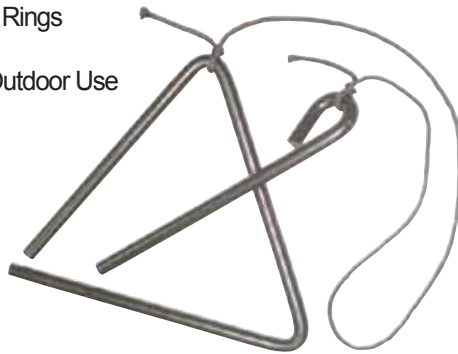

Item	UPC	Case Qty.	Case Wt.	Cubic Ft.
MHPRESSA	0 27077 07729 2	24/12	43.0 lbs	3.59

Old Time Dinner Bell

- Old Time Dinner Bell Rings Loud & Clear
- Classic Design For Outdoor Use
- Includes Nylon Rope

Pkg. Type Color Box