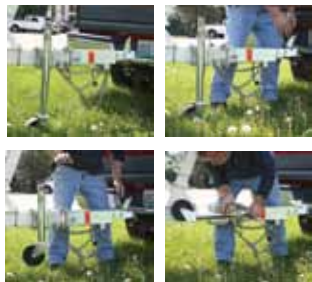

1000 Lb Trailer Jack

- 1000 Lb Capacity Bolt-On Style (Hardware Included)
- 360° Swivel Wheel, Swing-Back Style (Folds To Side When Not In Use)
- Adjustable Height (Up To 26" Tongue Height)

Pkg. Type Color Box